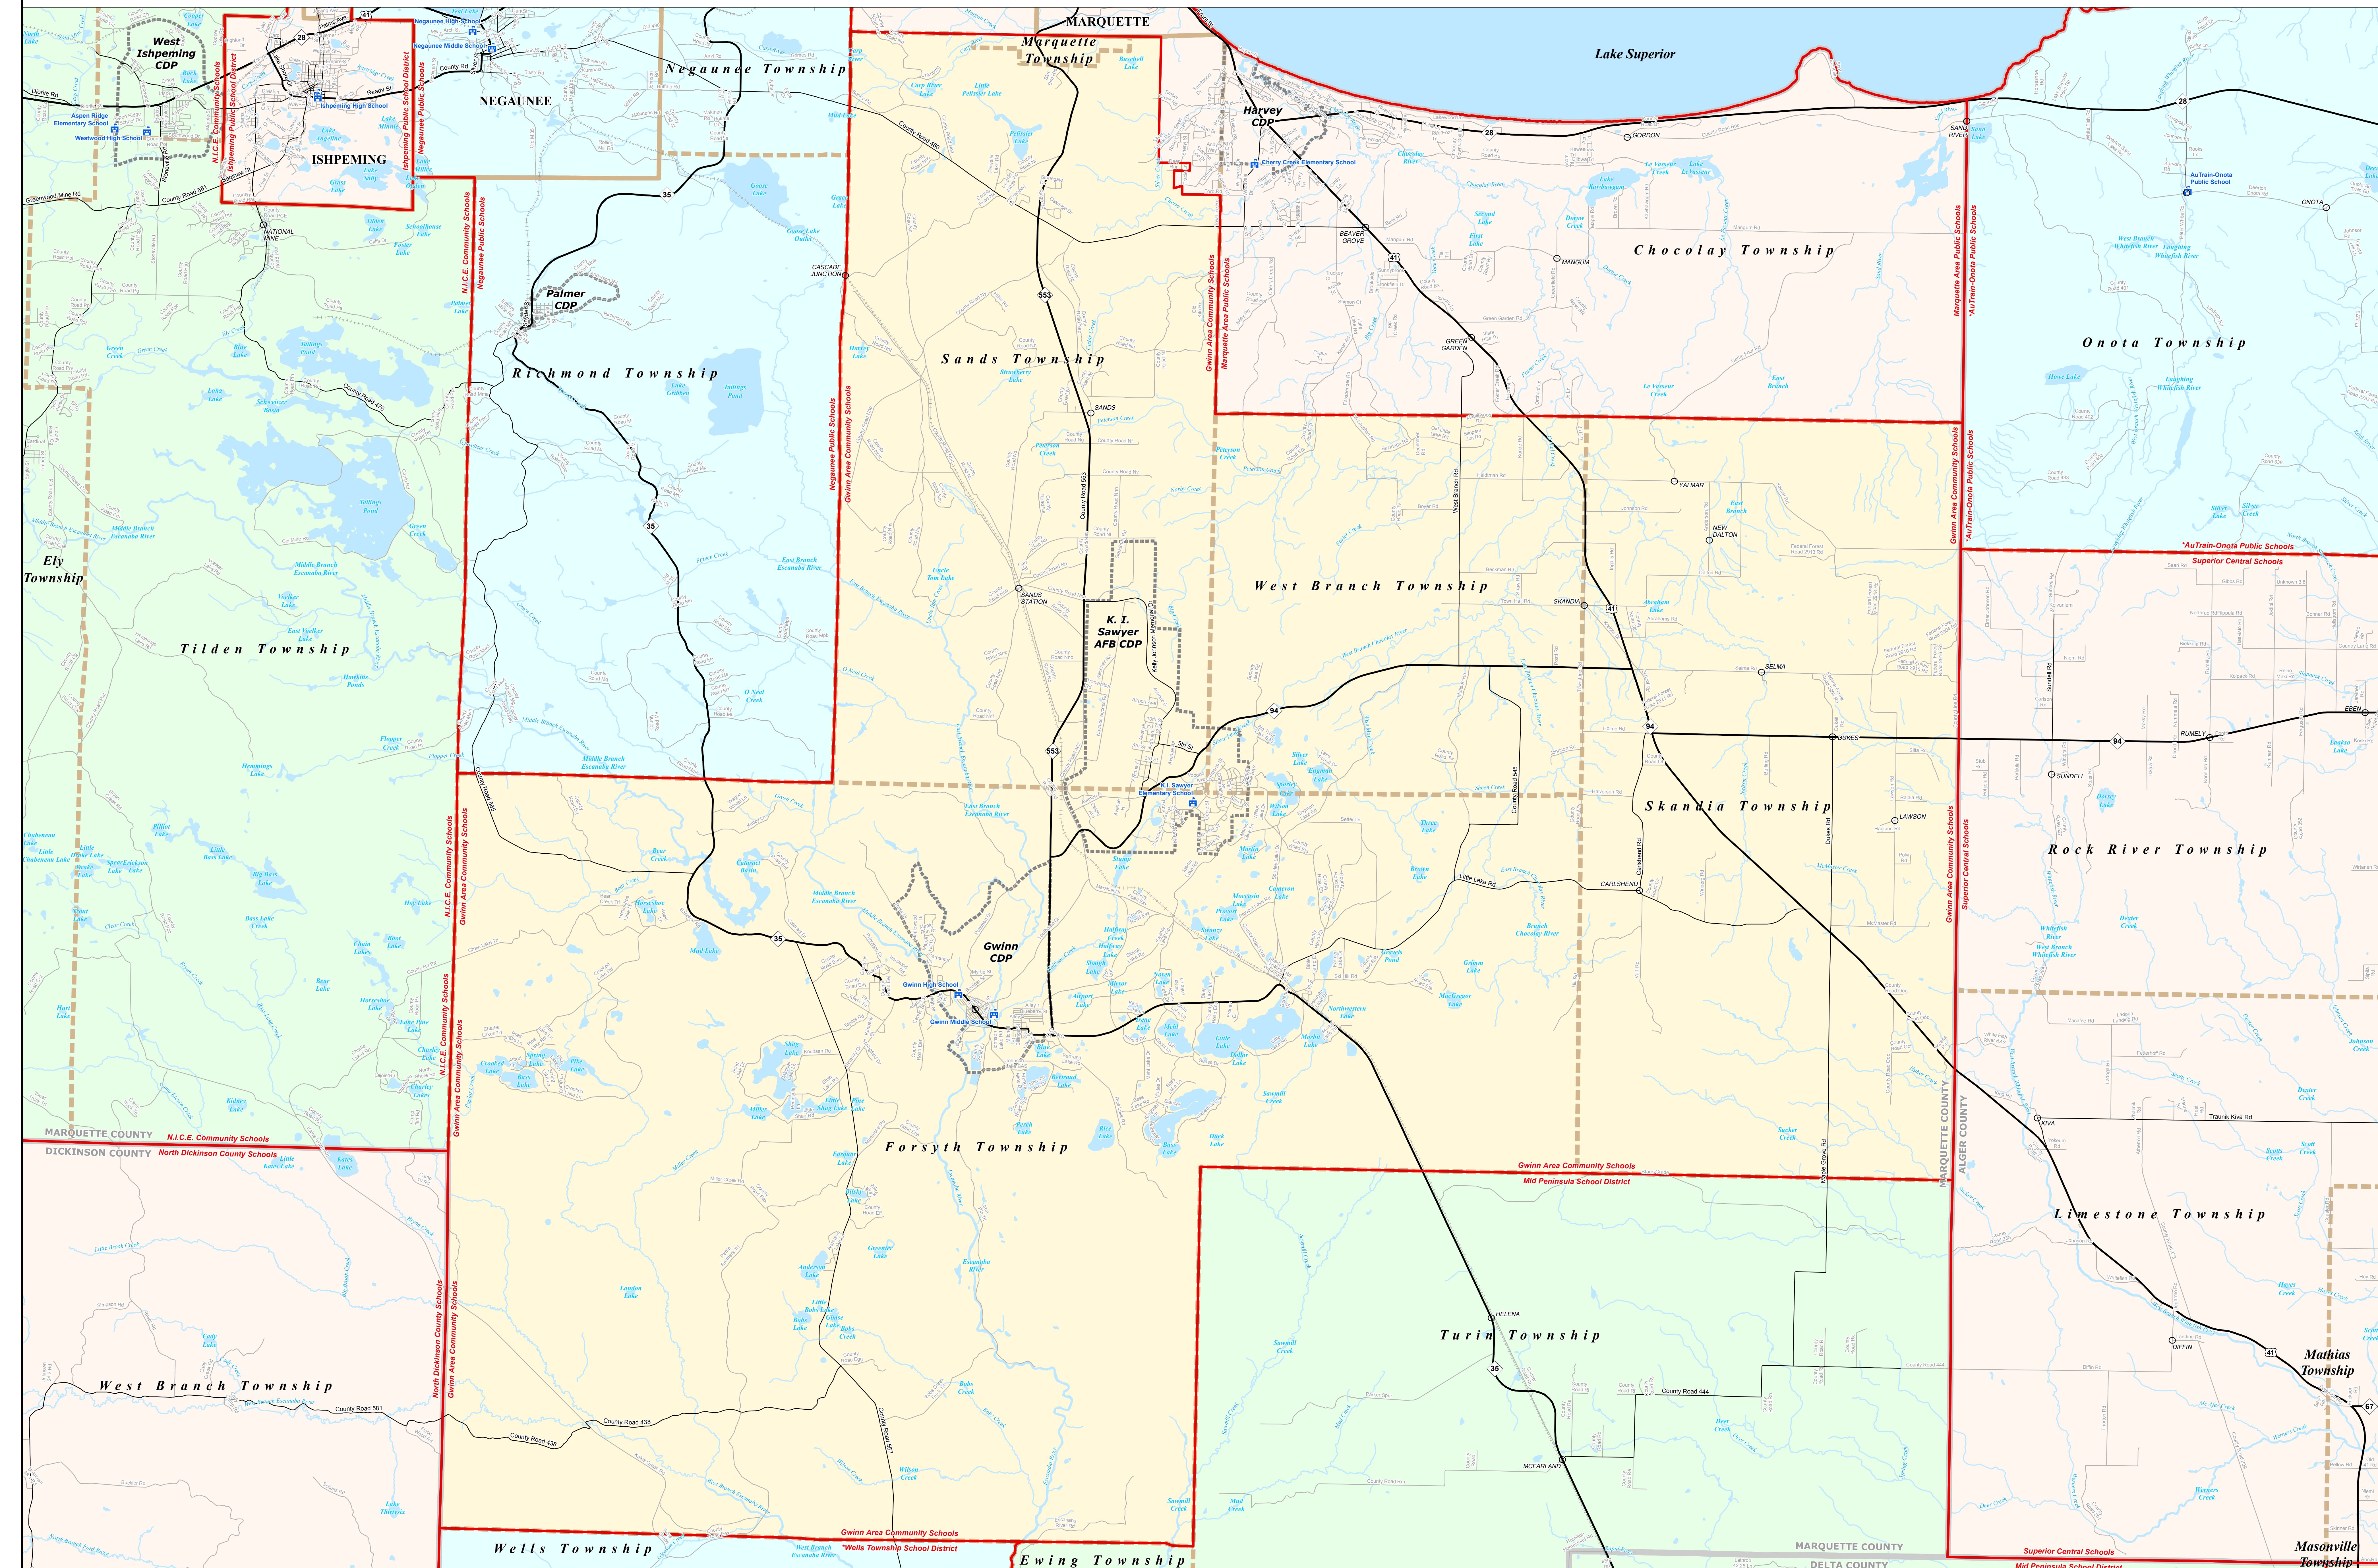

GWINN AREA COMMUNITY SCHOOLS

Marquette-Alger RESA

0 0.25 0.5 1 Miles

Legend	
	School District
	County
	City
	Township
	Village
	Census Designated Place
	Unincorporated Place
	School
	Freeway
	Highway
	Primary Road
	Local Road
	Railroad
	Water Feature
	River, Stream, or Drain